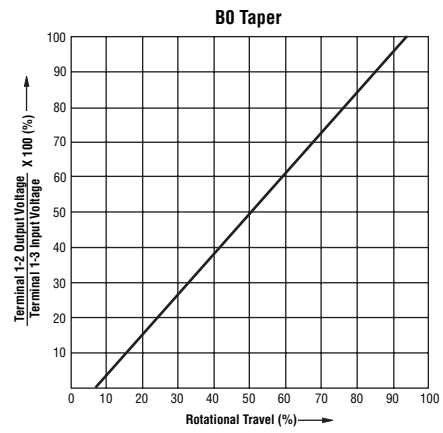

# PDB241-GTR Series - 24 mm Guitar Potentiometer

**BOURNS®**

## Taper Chart

Other tapers available.