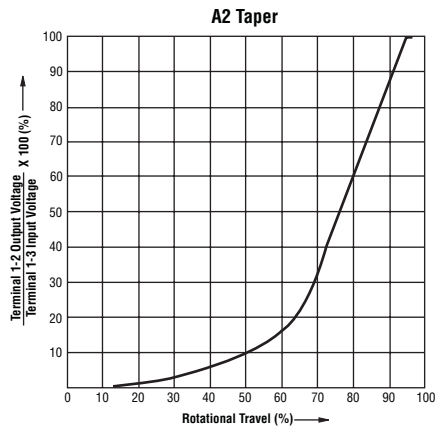

# PDB241-GTR Series - 24 mm Guitar Potentiometer

**BOURNS®**

## Taper Chart

Other tapers available.